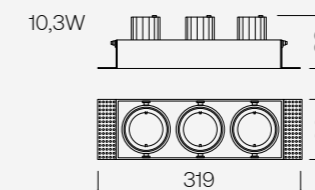

Downloads Descargas

Cod.	W	Beam angle	CRI	K	Lm	Efficiency
E112.92702720.x	3x10,3W	20°	90	2700K	3x683Lm	67Lm/W
E112.92702740.x	3x10,3W	40°	90	2700K	3x683Lm	67Lm/W
E112.92702760.x	3x10,3W	60°	90	2700K	3x683Lm	67Lm/W
E112.93002720.x	3x10,3W	20°	90	3000K	3x779Lm	76Lm/W
E112.93002740.x	3x10,3W	40°	90	3000K	3x779Lm	76Lm/W
E112.93002760.x	3x10,3W	60°	90	3000K	3x779Lm	76Lm/W
E112.94002720.x	3x10,3W	20°	90	4000K	3x870Lm	85Lm/W
E112.94002740.x	3x10,3W	40°	90	4000K	3x870Lm	85Lm/W
E112.94002760.x	3x10,3W	60°	90	4000K	3x870Lm	85Lm/W
E112.92703625.x	3x13,6W	25°	90	2700K	3x1080Lm	80Lm/W
E112.92703643.x	3x13,6W	43°	90	2700K	3x1080Lm	80Lm/W
E112.92703660.x	3x13,6W	60°	90	2700K	3x1080Lm	80Lm/W
E112.93003625.x	3x13,6W	25°	90	3000K	3x1217Lm	90Lm/W
E112.93003643.x	3x13,6W	43°	90	3000K	3x1217Lm	90Lm/W
E112.93003660.x	3x13,6W	60°	90	3000K	3x1217Lm	90Lm/W
E112.94003625.x	3x13,6W	25°	90	4000K	3x1318Lm	97Lm/W
E112.94003643.x	3x13,6W	43°	90	4000K	3x1318Lm	97Lm/W
E112.94003660.x	3x13,6W	60°	90	4000K	3x1318Lm	97Lm/W