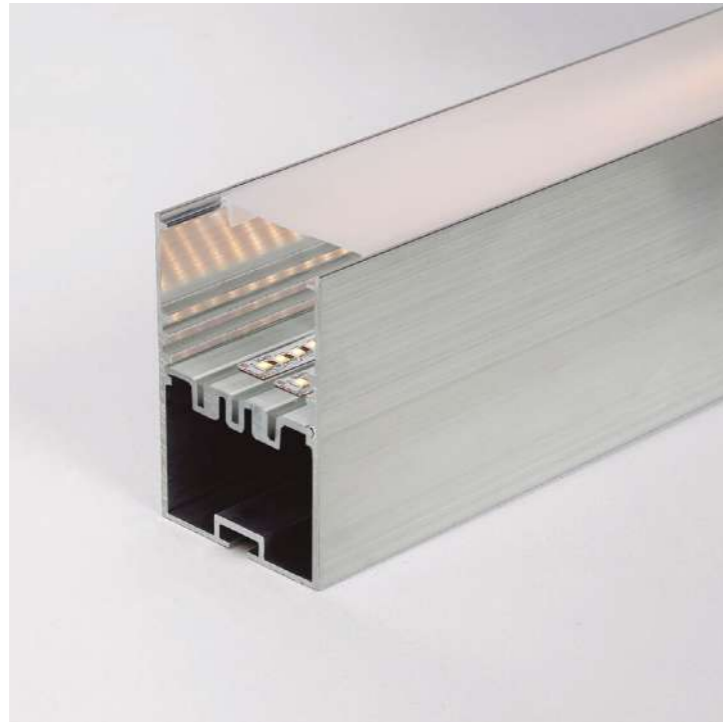

Pf400

1. **Finishes**
   Acabados
   ● Raw
   ○ White
   ● Black

Accessories
Accesorios

ACC0200
Welded End cap
Tapa final soldada

PF103/04
aluminium
● Black Blind cover
Tapa ciega negro

PF102
High impact frosted diffuser
Difusor glaseado alto impacto

PF103/01
aluminium
● White Blind cover
Tapa ciega blanca

PF101
Opal diffuser
Difusor opal

PF104
polycarbonate
Blind cover
Tapa ciega