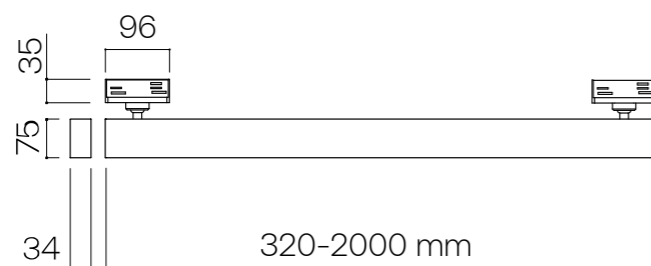

Moon Track

Luminary

Luminária

- L70 > 50000h
- MacAdam 3

LED/Optic Óptica

- PCB TRIDONIC
- Opal diffuser

Driver

- Integrated - *Integrado*

Voltage Voltaje

- 220-240VAC

Dimming Regulación

- ON-OFF
- 1-10V
- PUSH ONLY
- DALI-2

Protection Protección

- IP20

Accessories Accesorios

- 880-2000 mm:
  1h emergency kit
  Kit de emergencia 1h

Basic finishes

Acabados básicos

- Black
- White

Cod.	W	Beam angle	CRI	K	Lm	Efficiency
Moon Track IND 320 mm						
T1A0.827008C0.x	8,8W	120°	80	2700K	810Lm	93Lm/W
T1A0.830008C0.x	8,8W	120°	80	3000K	830Lm	95Lm/W
T1A0.840008C0.x	8,8W	120°	80	4000K	880Lm	100Lm/W
Moon Track IND 600 mm						
T2A0.827015C0.x	17,7W	120°	80	2700K	1620Lm	92Lm/W
T2A0.830015C0.x	17,7W	120°	80	3000K	1660Lm	94Lm/W
T2A0.840015C0.x	17,7W	120°	80	4000K	1760Lm	100Lm/W
Moon Track IND 880 mm						
T3A0.827023C0.x	26,5W	120°	80	2700K	2430Lm	92Lm/W
T3A0.830023C0.x	26,5W	120°	80	3000K	2485Lm	94Lm/W
T3A0.840023C0.x	26,5W	120°	80	4000K	2640Lm	100Lm/W
Moon Track IND 1160 mm						
T4A0.827031C0.x	35,4W	120°	80	2700K	3240Lm	92Lm/W
T4A0.830031C0.x	35,4W	120°	80	3000K	3315Lm	94Lm/W
T4A0.840031C0.x	35,4W	120°	80	4000K	3515Lm	100Lm/W
Moon Track IND 1440 mm						
T5A0.827038C0.x	44,2W	120°	80	2700K	4050Lm	92Lm/W
T5A0.830038C0.x	44,2W	120°	80	3000K	4145Lm	94Lm/W
T5A0.840038C0.x	44,2W	120°	80	4000K	4395Lm	100Lm/W
Moon Track IND 1720 mm						
T6A0.827046C0.x	53,1W	120°	80	2700K	4860Lm	92Lm/W
T6A0.830046C0.x	53,1W	120°	80	3000K	4975Lm	94Lm/W
T6A0.840046C0.x	53,1W	120°	80	4000K	5275Lm	100Lm/W
Moon Track IND 2000 mm						
T7A0.827046C0.x	61,9W	120°	80	2700K	5670Lm	92Lm/W
T7A0.830046C0.x	61,9W	120°	80	3000K	5805Lm	94Lm/W
T7A0.840046C0.x	61,9W	120°	80	4000K	6155Lm	100Lm/W