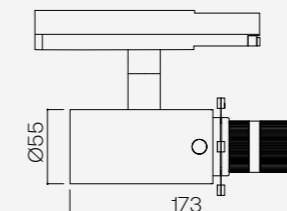

Downloads Descargas

Cod.	W	Beam angle	CRI	K	Lm	Efficiency
P801.I27012ZM.x	14,4W	20-35°	95	2700K	450Lm	32Lm/W
P801.I30012ZM.x	14,4W	20-35°	95	3000K	480Lm	34Lm/W
P801.I40012ZM.x	14,4W	20-35°	95	4000K	500Lm	35Lm/W