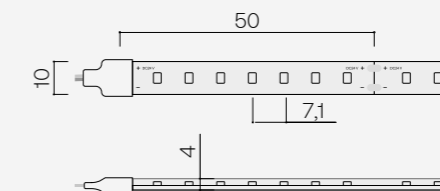

Downloads Descargas

Recommended profile Perfil recomendado