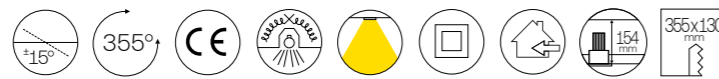

Slim 75 3x1

Luminary

- Luminária
- L70 > 50000h
- MacAdam 3

LED/Optic Óptica

- COB LUMINUS
- Reflector

Driver

- Included - *Incluido*

Voltage Voltaje

- 220-240VAC

Dimming Regulación (3x28,1W)

- ON-OFF
- PH-CUT
- 1-10V
- PUSH ONLY
- DALI-2

Dimming Regulación (3x36,2W)

- ON-OFF
- 1-10V
- PUSH ONLY
- DALI-2

Dimming Regulación (3x48,3W)

- ON-OFF
- 1-10V
- PUSH ONLY
- DALI-2

Protection Protección

- IP20

Finishes Acabados

- Black
- White

Accessories Accesorios

- Sculpture filter 25°-37°
  Filtro escultura 25°-37°
- Sculpture filter 21°-30°
  Filtro escultura 21°-30°
- Honeycomb
  Panal de abeja
- Transparent glass
  Cristal transparente
- Frosted glass
  Cristal glaseado

Downloads Descargas