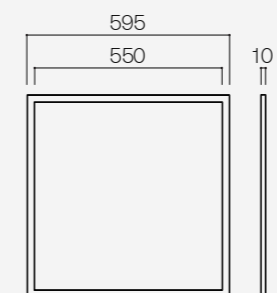

Downloads Descargas

Cod.	W	Beam angle	CRI	K	Lm	Efficiency
E038.83002690.x	30W	90°	80	3000K	3600Lm	120Lm/W
E038.84002690.x	30W	90°	80	4000K	3600Lm	120Lm/W