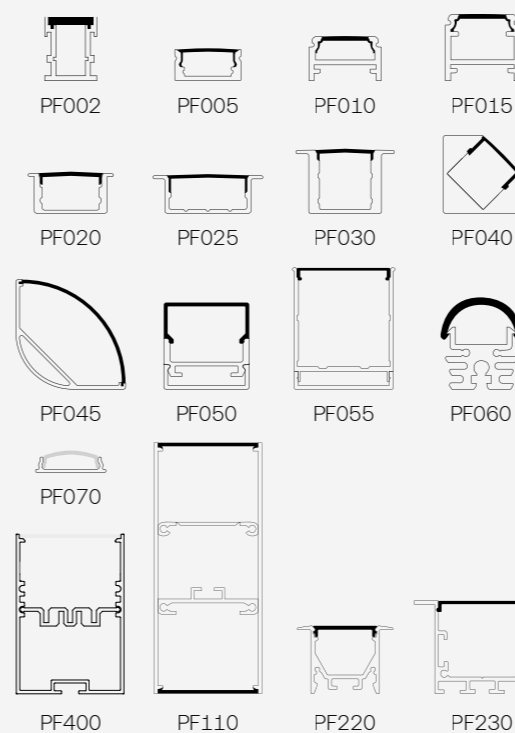

Downloads Descargas

Recommended profile Perfil recomendado