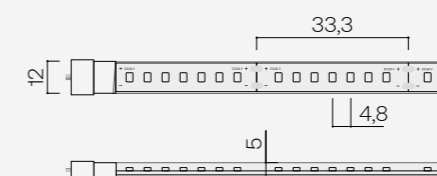

Recommended profile Perfil recomendado

Pf005

Finishes
Acabados
 ● Grey
 ○ White

Accessories
Accesorios

PF006
 Opal diffuser
 Difusor opal

PF023
 Bracket profile
 Soporte perfil

PF007
 Transparent diffuser
 Difusor transparente