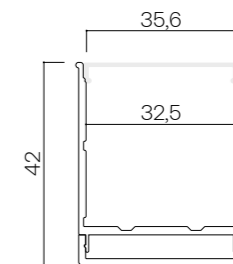

Accessories
Accesorios

INCLUIDO
Opal diffuser
Difusor opal

PF051/ PF052
End cap with/without hole
Tapa final con/sin agujero

Pf055

Finishes
Acabados
● Grey

Accessories
Accesorios

PF058
Opal diffuser
Difusor opal