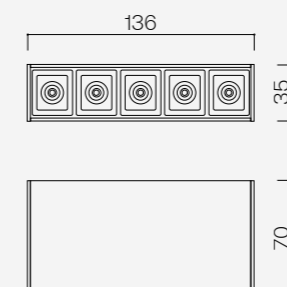

Downloads Descargas

Cod.	W	Beam angle	CRI	K	Lm	Efficiency
S101.92700915.x	11,1W	15°	90	2700K	875Lm	79Lm/W
S101.92700945.x	11,1W	45°	90	2700K	875Lm	79Lm/W
S101.93000915.x	11,1W	15°	90	3000K	875Lm	79Lm/W
S101.93000945.x	11,1W	45°	90	3000K	875Lm	79Lm/W