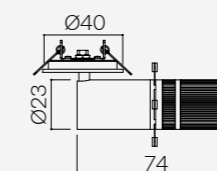

Downloads Descargas

Cod.	W	Beam angle	CRI	K	Lm	Efficiency
P804.I27002ZM.x	2,8W	18-35°	95	2700K	37Lm	14Lm/W
P804.I30002ZM.x	2,8W	18-35°	95	3000K	40Lm	15Lm/W
P804.I40002ZM.x	2,8W	18-35°	95	4000K	42Lm	15Lm/W