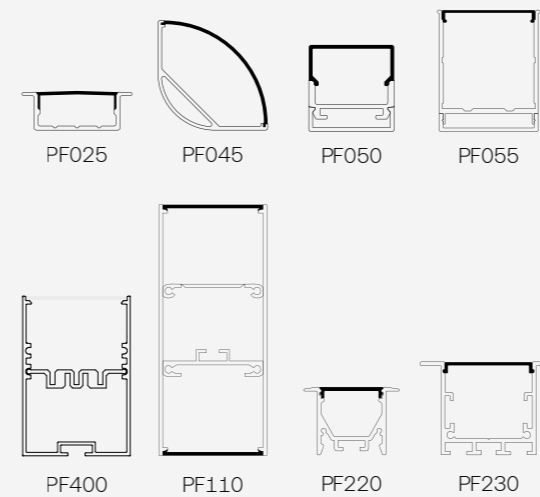

Recommended profile Perfil recomendado