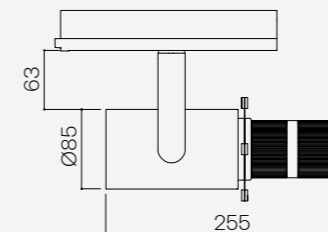

Gallery Nano In

Luminary

Luminária

- L70 > 50000h
- MacAdam 3

LED/Optic Óptica

- COB CITIZEN
- Lens

Driver

- Integrated - *Integrado*