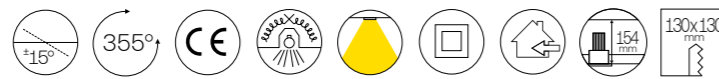

Slim 75 1x1

Luminary

1. **Luminária**
2. L70 > 50000h
   - MacAdam 3

LED/Optic Óptica

- COB LUMINUS
- Reflector

Driver

- Included - *Incluido*

Voltage Voltaje

- 220-240VAC

Dimming Regulación (28,1W)

- ON-OFF
- PH-CUT
- 1-10V
- PUSH ONLY
- DALI-2

Dimming Regulación (36,2W)

- ON-OFF
- 1-10V
- PUSH ONLY
- DALI-2

Dimming Regulación (48,3W)

- ON-OFF
- 1-10V
- PUSH ONLY
- DALI-2

Protection Protección

- IP20

Finishes Acabados

- Black
- White

Accessories Accesorios

- Sculpture filter 25°-37°
  Filtro escultura 25°-37°
- Sculpture filter 21°-30°
  Filtro escultura 21°-30°
- Honeycomb
  Panal de abeja
- Transparent glass
  Cristal transparente
- Frosted glass
  Cristal glaseado

Downloads Descargas