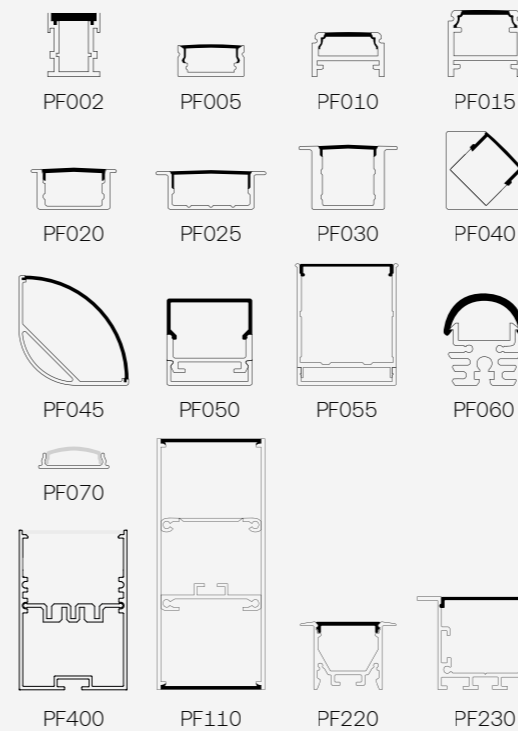

Downloads Descargas

Recommended profile Perfil recomendado