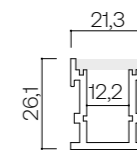

Pf400

1. **Finishes**
   Acabados
   ● Raw
   ○ White
   ● Black

Accessories
Accesorios

ACC0200
Welded End cap
Tapa final soldada

PF103/04
aluminium
● Black Blind cover
Tapa ciega negro

PF102
High impact frosted diffuser
Difusor glaseado alto impacto

PF103/01
aluminium
● White Blind cover
Tapa ciega blanca

PF101
Opal diffuser
Difusor opal

PF104
polycarbonate
Blind cover
Tapa ciega

Pf002

1. **Finishes**
   Acabados
   ● Grey

Accessories
Accesorios

INCLUIDO
Opal diffuser
Difusor opal

PF003AG/PF003S
End cap with/without hole
Tapa final con/sin agujero