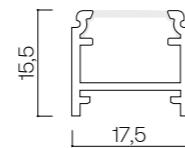

Pf015

1. **Finishes**
   Acabados
   ● Grey
   ○ White
   ● Black

Accessories
Accesorios

PF011
Opal diffuser
Difusor opal

PF012
Transparent diffuser
Difusor transparente

PF013
End cap
Tapa final

PF014
Bracket profile
Soporte perfil

Pf020

1. **Finishes**
   Acabados
   ● Grey

Accessories
Accesorios

PF004
Glazed diffuser
Difusor glaseado

PF044
Transparent diffuser
Difusor transparente

PF021/PF022
End cap with/ without hole
Tapa final con/sin agujero

PF023
Bracket profile
Soporte perfil