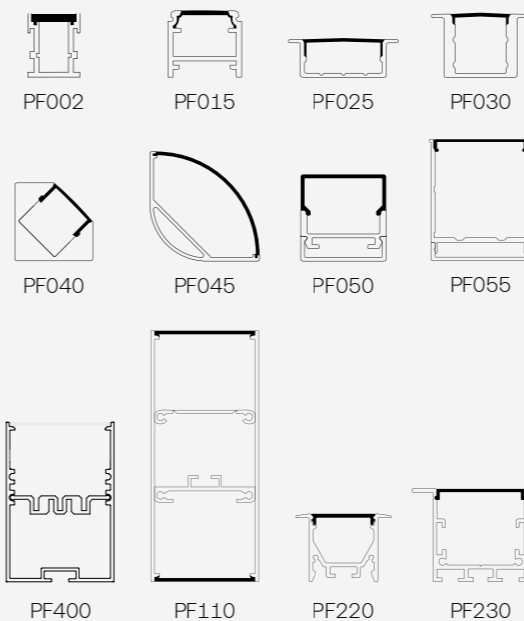

Recommended profile Perfil recomendado

Pf005

Finishes
Acabados
 ● Grey
 ○ White

Accessories
Accesorios

PF006
 Opal diffuser
 Difusor opal

PF023
 Bracket profile
 Soporte perfil

PF007
 Transparent diffuser
 Difusor transparente