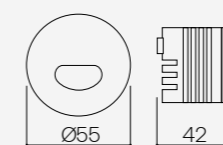

Recessed
Empotrado