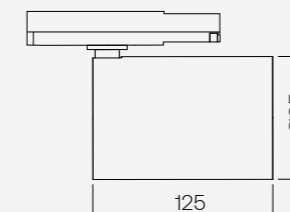

Spot Torch Track

GU10 Bulb not included
(MR16/GU10 - Ø50 mm)

Voltage Voltaje
• 220-240VAC

Protection Protección
• IP20

Finishes Acabados
● Black
● White

Downloads Descargas

Cod.
P610.00000000.x

Hit Zoom