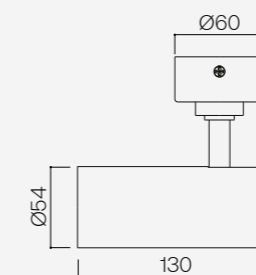

Spot Torch Base

GU10 Bulb not included
(MR16/GU10 - Ø50 mm)

Voltage Voltaje
• 220-240VAC

Protection Protección
• IP20

Finishes Acabados
● Black
● White

Downloads Descargas

Cod.
P611.00000000.x

Nixe 5x1 Surface