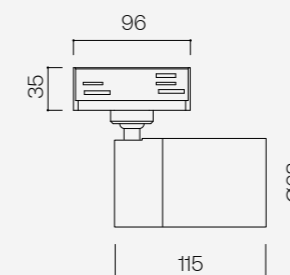

Spot Torch Track

GU10 Bulb not included
(MR16/GU10 - Ø50 mm)

Voltage Voltaje
• 220-240VAC

Protection Protección
• IP20

Finishes Acabados
● Black
● White

Downloads Descargas

Cod.
P610.00000000.x

Hit Zoom