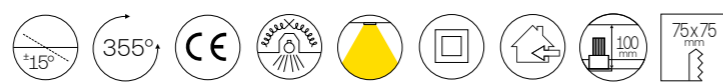

Slim 50 1x1

Luminary

1. **Luminária**
2. L70 > 50000h
   - MacAdam 3

LED/Optic Óptica

- COB LUMINUS
- Reflector

Driver

- Included - *Incluido*

Voltage Voltaje

- 220-240VAC

Dimming Regulación

- ON-OFF
- PH-CUT
- 1-10V
- PUSH ONLY
- DALI-2

Protection Protección

- IP20

Finishes Acabados

- Black
- White

Accessories Accesorios

- Honeycomb
  Panal de abeja
- Transparent glass
  Cristal transparente
- Frosted glass
  Cristal glaseado

Downloads Descargas

Cod.	W	Beam angle	CRI	K	Lm	Efficiency
E231.92700920.x	10,3W	20°	90	2700K	683Lm	67Lm/W
E231.92700940.x	10,3W	40°	90	2700K	683Lm	67Lm/W
E231.92700960.x	10,3W	60°	90	2700K	683Lm	67Lm/W
E231.93000920.x	10,3W	20°	90	3000K	779Lm	76Lm/W
E231.93000940.x	10,3W	40°	90	3000K	779Lm	76Lm/W
E231.93000960.x	10,3W	60°	90	3000K	779Lm	76Lm/W
E231.94000920.x	10,3W	20°	90	4000K	870Lm	85Lm/W
E231.94000940.x	10,3W	40°	90	4000K	870Lm	85Lm/W
E231.94000960.x	10,3W	60°	90	4000K	870Lm	85Lm/W
E231.92701225.x	13,6W	25°	90	2700K	1080Lm	80Lm/W
E231.92701243.x	13,6W	43°	90	2700K	1080Lm	80Lm/W
E231.92701260.x	13,6W	60°	90	2700K	1080Lm	80Lm/W
E231.93001225.x	13,6W	25°	90	3000K	1217Lm	90Lm/W
E231.93001243.x	13,6W	43°	90	3000K	1217Lm	90Lm/W
E231.93001260.x	13,6W	60°	90	3000K	1217Lm	90Lm/W
E231.94001225.x	13,6W	25°	90	4000K	1318Lm	97Lm/W
E231.94001243.x	13,6W	43°	90	4000K	1318Lm	97Lm/W
E231.94001260.x	13,6W	60°	90	4000K	1318Lm	97Lm/W