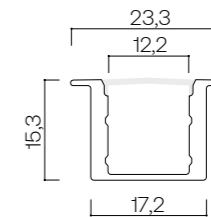

Pf025

Finishes
Acabados
● Grey

Accessories
Accesorios

INCLUDED INCLUIDO
Opal diffuser
Difusor opal

PF026/ PF027
End cap with/without hole
Tapa final con/sin agujero

Pf030

Finishes
Acabados
● Grey
● Black

Accessories
Accesorios