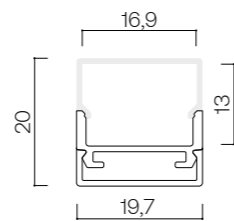

Pf045

Finishes
Acabados
● Grey

Accessories
Accesorios

INCLUIDO
Opal diffuser
Difusor opal

PF046/PF047
End cap with/without hole
Tapa final con/sin agujero

PF048
Bracket profile
Soporte perfil

Pf050

Finishes
Acabados
● Grey