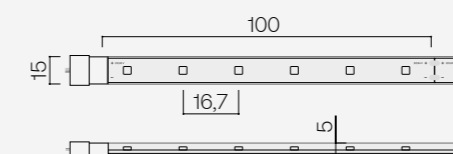

Recommended profile Perfil recomendado