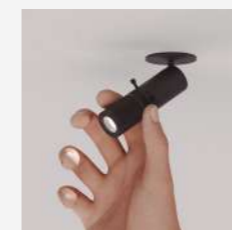

Downloads Descargas

Cod.	W	Beam angle	CRI	K	Lm	Efficiency
P804.I27002ZM.x	2,8W	18-35°	95	2700K	37Lm	14Lm/W
P804.I30002ZM.x	2,8W	18-35°	95	3000K	40Lm	15Lm/W
P804.I40002ZM.x	2,8W	18-35°	95	4000K	42Lm	15Lm/W