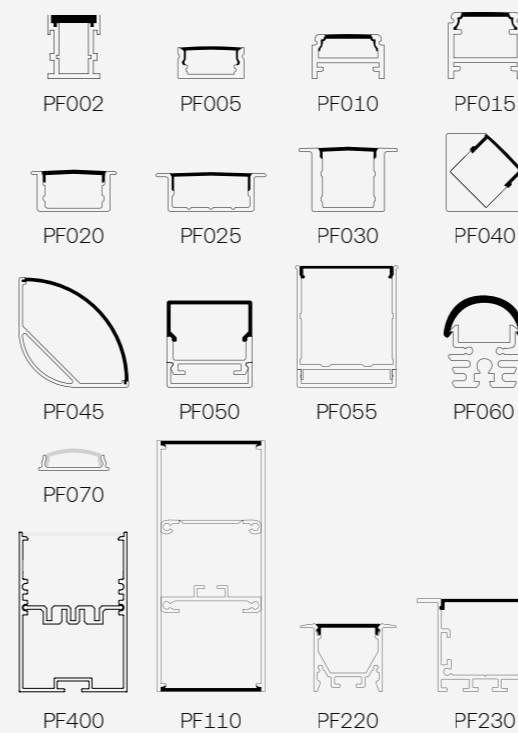

Recommended profile Perfil recomendado