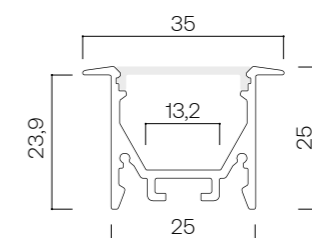

Pf110

Finishes

Acabados

- Raw

H profile in raw aluminum
Perfil H en aluminio bruto

Accessories
Accesorios

PF101

Opal diffuser
Difusor opal

PF102

High impact
frosted diffuser
Difusor glaseado
alto impacto

ACC0210

Welded End cap
Tapa final soldada

Pf220

Finishes

Acabados

- White

Accessories
Accesorios

INCLUIDO

Opal diffuser
Difusor opal

PF221

End cap
Tapa final

PF222

Mounting Clip
Clip montaje