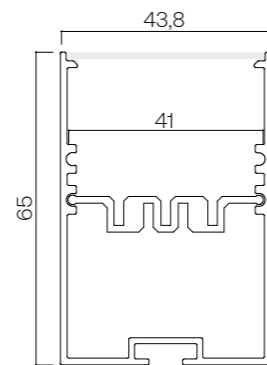

Accessories
Accesorios

ACC0200
Welded End cap
Tapa final soldada

PF103/04
aluminium
● Black Blind cover
Tapa ciega negro

PF102
High impact frosted diffuser
Difusor glaseado alto impacto

PF103/01
aluminium
● White Blind cover
Tapa ciega blanca

PF101
Opal diffuser
Difusor opal

PF104
polycarbonate
Blind cover
Tapa ciega