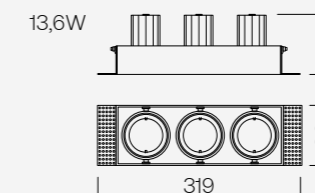

Downloads Descargas

Cod.	W	Beam angle	CRI	K	Lm	Efficiency
E112.92702720.x	3x10,3W	20°	90	2700K	3x683Lm	67Lm/W
E112.92702740.x	3x10,3W	40°	90	2700K	3x683Lm	67Lm/W
E112.92702760.x	3x10,3W	60°	90	2700K	3x683Lm	67Lm/W
E112.93002720.x	3x10,3W	20°	90	3000K	3x779Lm	76Lm/W
E112.93002740.x	3x10,3W	40°	90	3000K	3x779Lm	76Lm/W
E112.93002760.x	3x10,3W	60°	90	3000K	3x779Lm	76Lm/W
E112.94002720.x	3x10,3W	20°	90	4000K	3x870Lm	85Lm/W
E112.94002740.x	3x10,3W	40°	90	4000K	3x870Lm	85Lm/W
E112.94002760.x	3x10,3W	60°	90	4000K	3x870Lm	85Lm/W
E112.92703625.x	3x13,6W	25°	90	2700K	3x1080Lm	80Lm/W
E112.92703643.x	3x13,6W	43°	90	2700K	3x1080Lm	80Lm/W
E112.92703660.x	3x13,6W	60°	90	2700K	3x1080Lm	80Lm/W
E112.93003625.x	3x13,6W	25°	90	3000K	3x1217Lm	90Lm/W
E112.93003643.x	3x13,6W	43°	90	3000K	3x1217Lm	90Lm/W
E112.93003660.x	3x13,6W	60°	90	3000K	3x1217Lm	90Lm/W
E112.94003625.x	3x13,6W	25°	90	4000K	3x1318Lm	97Lm/W
E112.94003643.x	3x13,6W	43°	90	4000K	3x1318Lm	97Lm/W
E112.94003660.x	3x13,6W	60°	90	4000K	3x1318Lm	97Lm/W