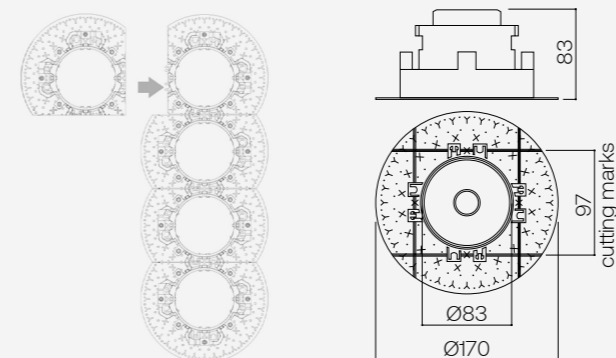

Downloads Descargas

Cod.	W	Beam angle	CRI	K	Lm	Efficiency
E606.927012H4.x	13,6W	HC40°	90	2700K	1300Lm	96Lm/W
E606.930012H4.x	13,6W	HC40°	90	3000K	1300Lm	96Lm/W