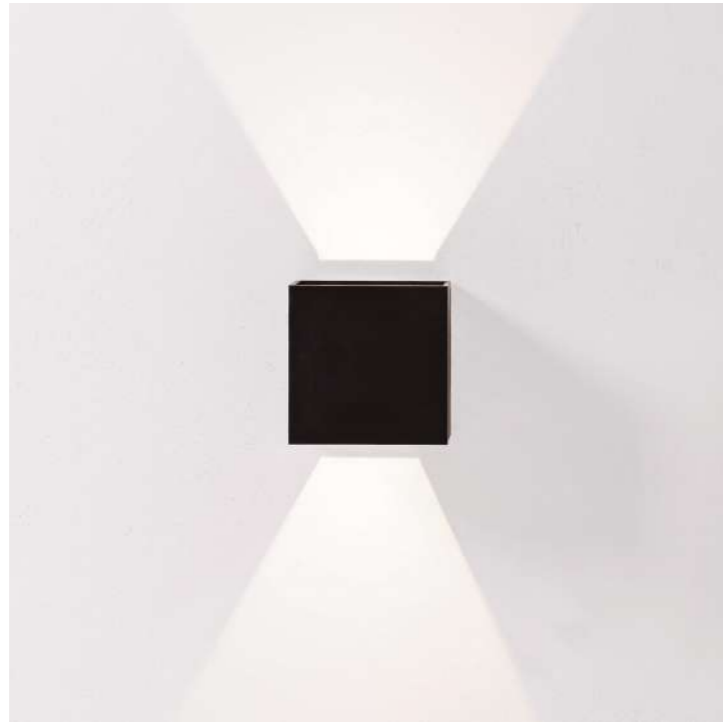

Kubbik

Luminary

1. **Luminária**
2. L70 > 50000h
   - MacAdam 3

LED/Optic Óptica

- HP LED CREE

Driver

- Integrated - *Integrado*

Voltage Voltaje

- 220-240VAC

Dimming Regulación

- ON-OFF

Protection Protección

- IP65

Finishes Acabados

- Black
- White

Downloads Descargas

Cod.	W	Beam angle	CRI	K	Lm	Efficiency
X043.830006ZM.x	2x3,6W	0-120°	80	3000K	2x<270Lm	<75Lm/W