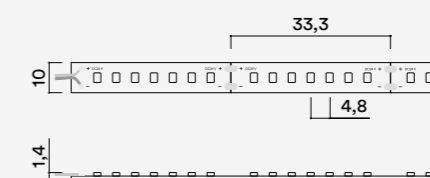

Downloads Descargas

Recommended profile Perfil recomendado