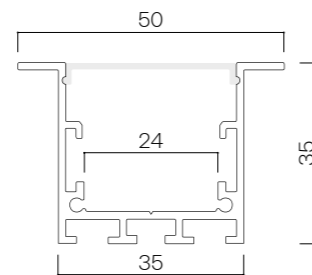

Accessories

Accesorios

PF233 (INCLUDED - INCLUIDO)

Opal diffuser

Difusor opal

PF232

Mounting Clip

Clip montaje

PF231

End cap

Tapa final