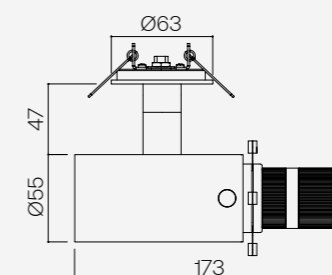

Downloads Descargas

Cod.	W	Beam angle	CRI	K	Lm	Efficiency
P803.I27012ZM.x	14,4W	20-35°	95	2700K	450Lm	32Lm/W
P803.I30012ZM.x	14,4W	20-35°	95	3000K	480Lm	34Lm/W
P803.I40012ZM.x	14,4W	20-35°	95	4000K	500Lm	35Lm/W