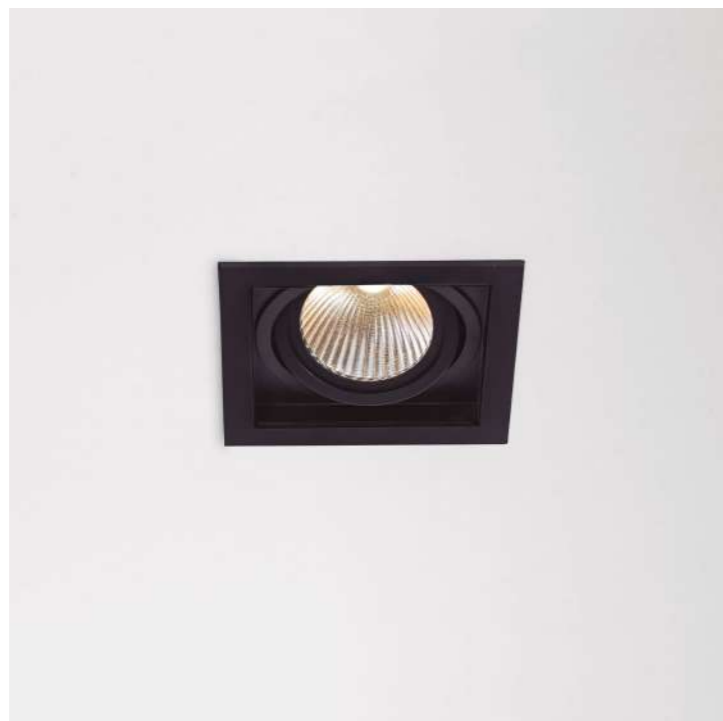

Slim 50 1x1

Luminary

1. **Luminária**
2. L70 > 50000h
   - MacAdam 3

LED/Optic Óptica

- COB LUMINUS
- Reflector

Driver

- Included - *Incluido*

Voltage Voltaje

- 220-240VAC

Dimming Regulación

- ON-OFF
- PH-CUT
- 1-10V
- PUSH ONLY
- DALI-2

Protection Protección

- IP20

Finishes Acabados

- Black
- White

Accessories Accesorios

- Honeycomb
  Panal de abeja
- Transparent glass
  Cristal transparente
- Frosted glass
  Cristal glaseado

Downloads Descargas

Cod.	W	Beam angle	CRI	K	Lm	Efficiency
E231.92700920.x	10,3W	20°	90	2700K	683Lm	67Lm/W
E231.92700940.x	10,3W	40°	90	2700K	683Lm	67Lm/W
E231.92700960.x	10,3W	60°	90	2700K	683Lm	67Lm/W
E231.93000920.x	10,3W	20°	90	3000K	779Lm	76Lm/W
E231.93000940.x	10,3W	40°	90	3000K	779Lm	76Lm/W
E231.93000960.x	10,3W	60°	90	3000K	779Lm	76Lm/W
E231.94000920.x	10,3W	20°	90	4000K	870Lm	85Lm/W
E231.94000940.x	10,3W	40°	90	4000K	870Lm	85Lm/W
E231.94000960.x	10,3W	60°	90	4000K	870Lm	85Lm/W
E231.92701225.x	13,6W	25°	90	2700K	1080Lm	80Lm/W
E231.92701243.x	13,6W	43°	90	2700K	1080Lm	80Lm/W
E231.92701260.x	13,6W	60°	90	2700K	1080Lm	80Lm/W
E231.93001225.x	13,6W	25°	90	3000K	1217Lm	90Lm/W
E231.93001243.x	13,6W	43°	90	3000K	1217Lm	90Lm/W
E231.93001260.x	13,6W	60°	90	3000K	1217Lm	90Lm/W
E231.94001225.x	13,6W	25°	90	4000K	1318Lm	97Lm/W
E231.94001243.x	13,6W	43°	90	4000K	1318Lm	97Lm/W
E231.94001260.x	13,6W	60°	90	4000K	1318Lm	97Lm/W