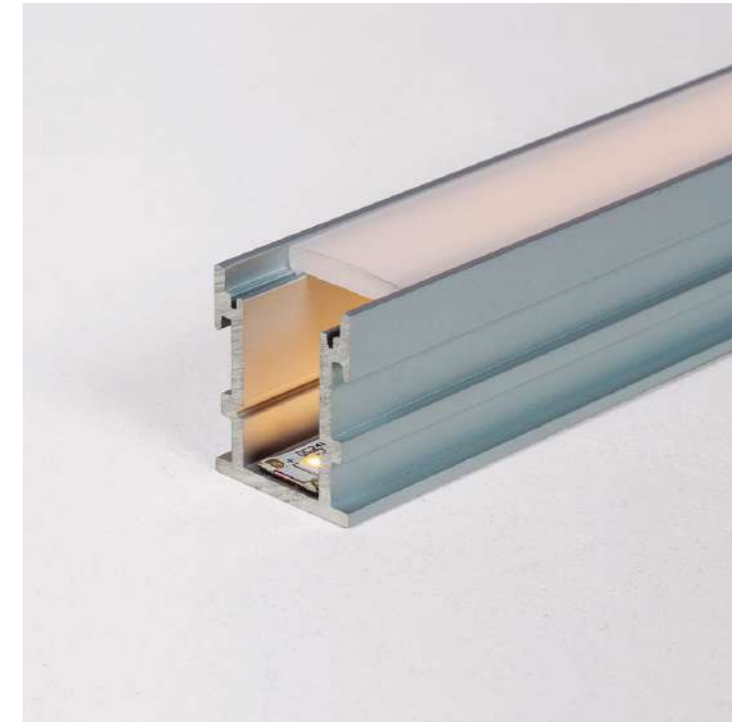

Pf002

1. **Finishes**
   Acabados
   ● Grey

Accessories
Accesorios

INCLUIDO
Opal diffuser
Difusor opal

PF003AG/PF003S
End cap with/without hole
Tapa final con/sin agujero