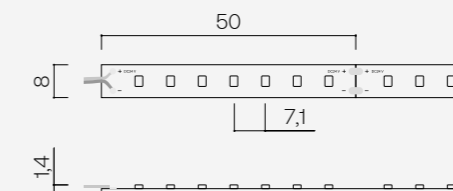

Downloads Descargas

Recommended profile Perfil recomendado