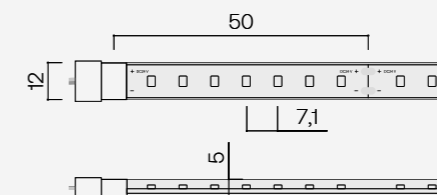

Recommended profile Perfil recomendado