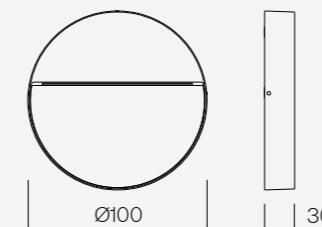

Downloads Descargas

Cod.	W	Beam angle	CRI	K	Lm	Efficiency
X050.83000355.x	4W	55°	80	3000K	175Lm	44Lm/W

Mila M

Mila M

Luminary

- Luminária
- L70 > 50000h
- MacAdam 3

Optic Óptica

- Opal diffuser