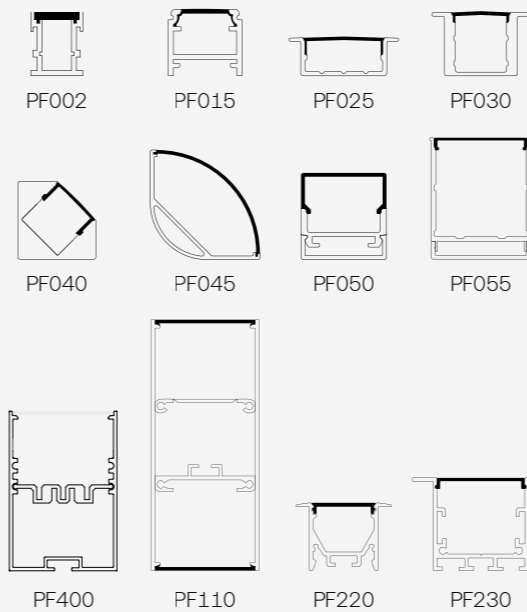

Recommended profile Perfil recomendado