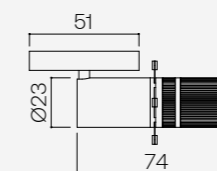

Downloads Descargas

Cod.	W	Beam angle	CRI	K	Lm	Efficiency
P800.I27002ZM.x	2,8W	18-35°	95	2700K	37Lm	14Lm/W
P800.I30002ZM.x	2,8W	18-35°	95	3000K	40Lm	15Lm/W
P800.I40002ZM.x	2,8W	18-35°	95	4000K	42Lm	15Lm/W