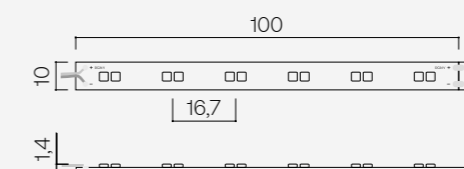

Recommended profile Perfil recomendado