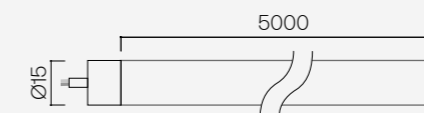

Clip

Slid IP20

Luminary

Luminária

- L70 > 50000h
- MacAdam 3
- 120 LED/m
- SMD 2835

Driver

- Not included - *No incluido*

Voltage Voltaje