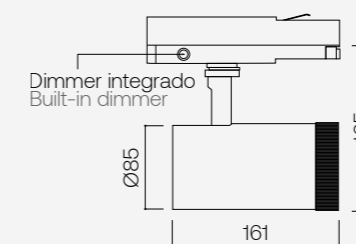

Downloads Descargas

Cod.	W	Beam angle	CRI	K	Lm	Efficiency
P604.927025ZM.x	28,9W	9-42°	90	2700K	1500Lm	52Lm/W
P604.930025ZM.x	28,9W	9-42°	90	3000K	1500Lm	52Lm/W