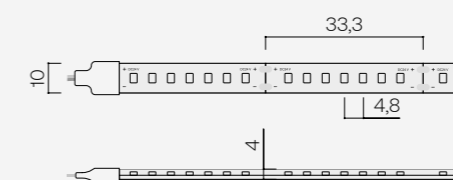

Downloads Descargas

Recommended profile Perfil recomendado