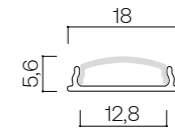

Pf060

Finishes
Acabados
● Grey

Accessories
Accesorios

INCLUIDO
Opal diffuser
Difusor opal

PF061/ PF062
End cap with/without hole
Tapa final con/sin agujero

PF063
Bracket profile
Soporte perfil

Pf070

Finishes
Acabados
● Grey

Slim aluminium led profile bendable
Perfil fino de aluminio flexible

Accessories
Accesorios

INCLUIDO
Opal diffuser
Difusor opal

PF072/ PF073
End cap with/without hole
Tapa final con/sin agujero

PF074
Bracket profile
Soporte perfil