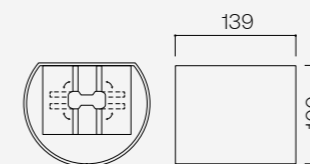

Rubbik

150 — Outdoor

Luminary

1. **Luminária**
2. L70 > 50000h
   - MacAdam 3

LED/Optic Óptica

- HP LED CREE

Driver

- Integrated - *Integrado*

Voltage Voltaje

- 220-240VAC

Dimming Regulación

- ON-OFF

Protection Protección

- IP65

Finishes Acabados

- Black
- White

Downloads Descargas

Cod.	W	Beam angle	CRI	K	Lm	Efficiency
X044.830006ZM.x	2x3,6W	0-120°	80	3000K	2x<270Lm	<75Lm/W