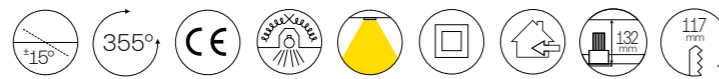

Prisma

Luminary

- L70 > 50000h
- MacAdam 3

LED/Optic Óptica

- COB LUMINUS
- Reflector

Driver

- Included - *Incluido*

Voltage Voltaje

- 220-240VAC

Dimming Regulación (28,1W)

- ON-OFF
- PH-CUT
- 1-10V
- PUSH ONLY
- DALI-2

Dimming Regulación (36,2W)

- ON-OFF
- 1-10V
- PUSH ONLY
- DALI-2

Dimming Regulación (48,3W)

- ON-OFF
- 1-10V
- PUSH ONLY
- DALI-2

Protection Protección

- IP20

Finishes Acabados

- Black
- White

Accessories Accesorios

- Sculpture filter 25°-37°
  Filtro escultura 25°-37°
- Sculpture filter 21°-30°
  Filtro escultura 21°-30°
- Honeycomb
  Panal de abeja
- Transparent glass
  Cristal transparente
- Frosted glass
  Cristal glaseado

Downloads Descargas