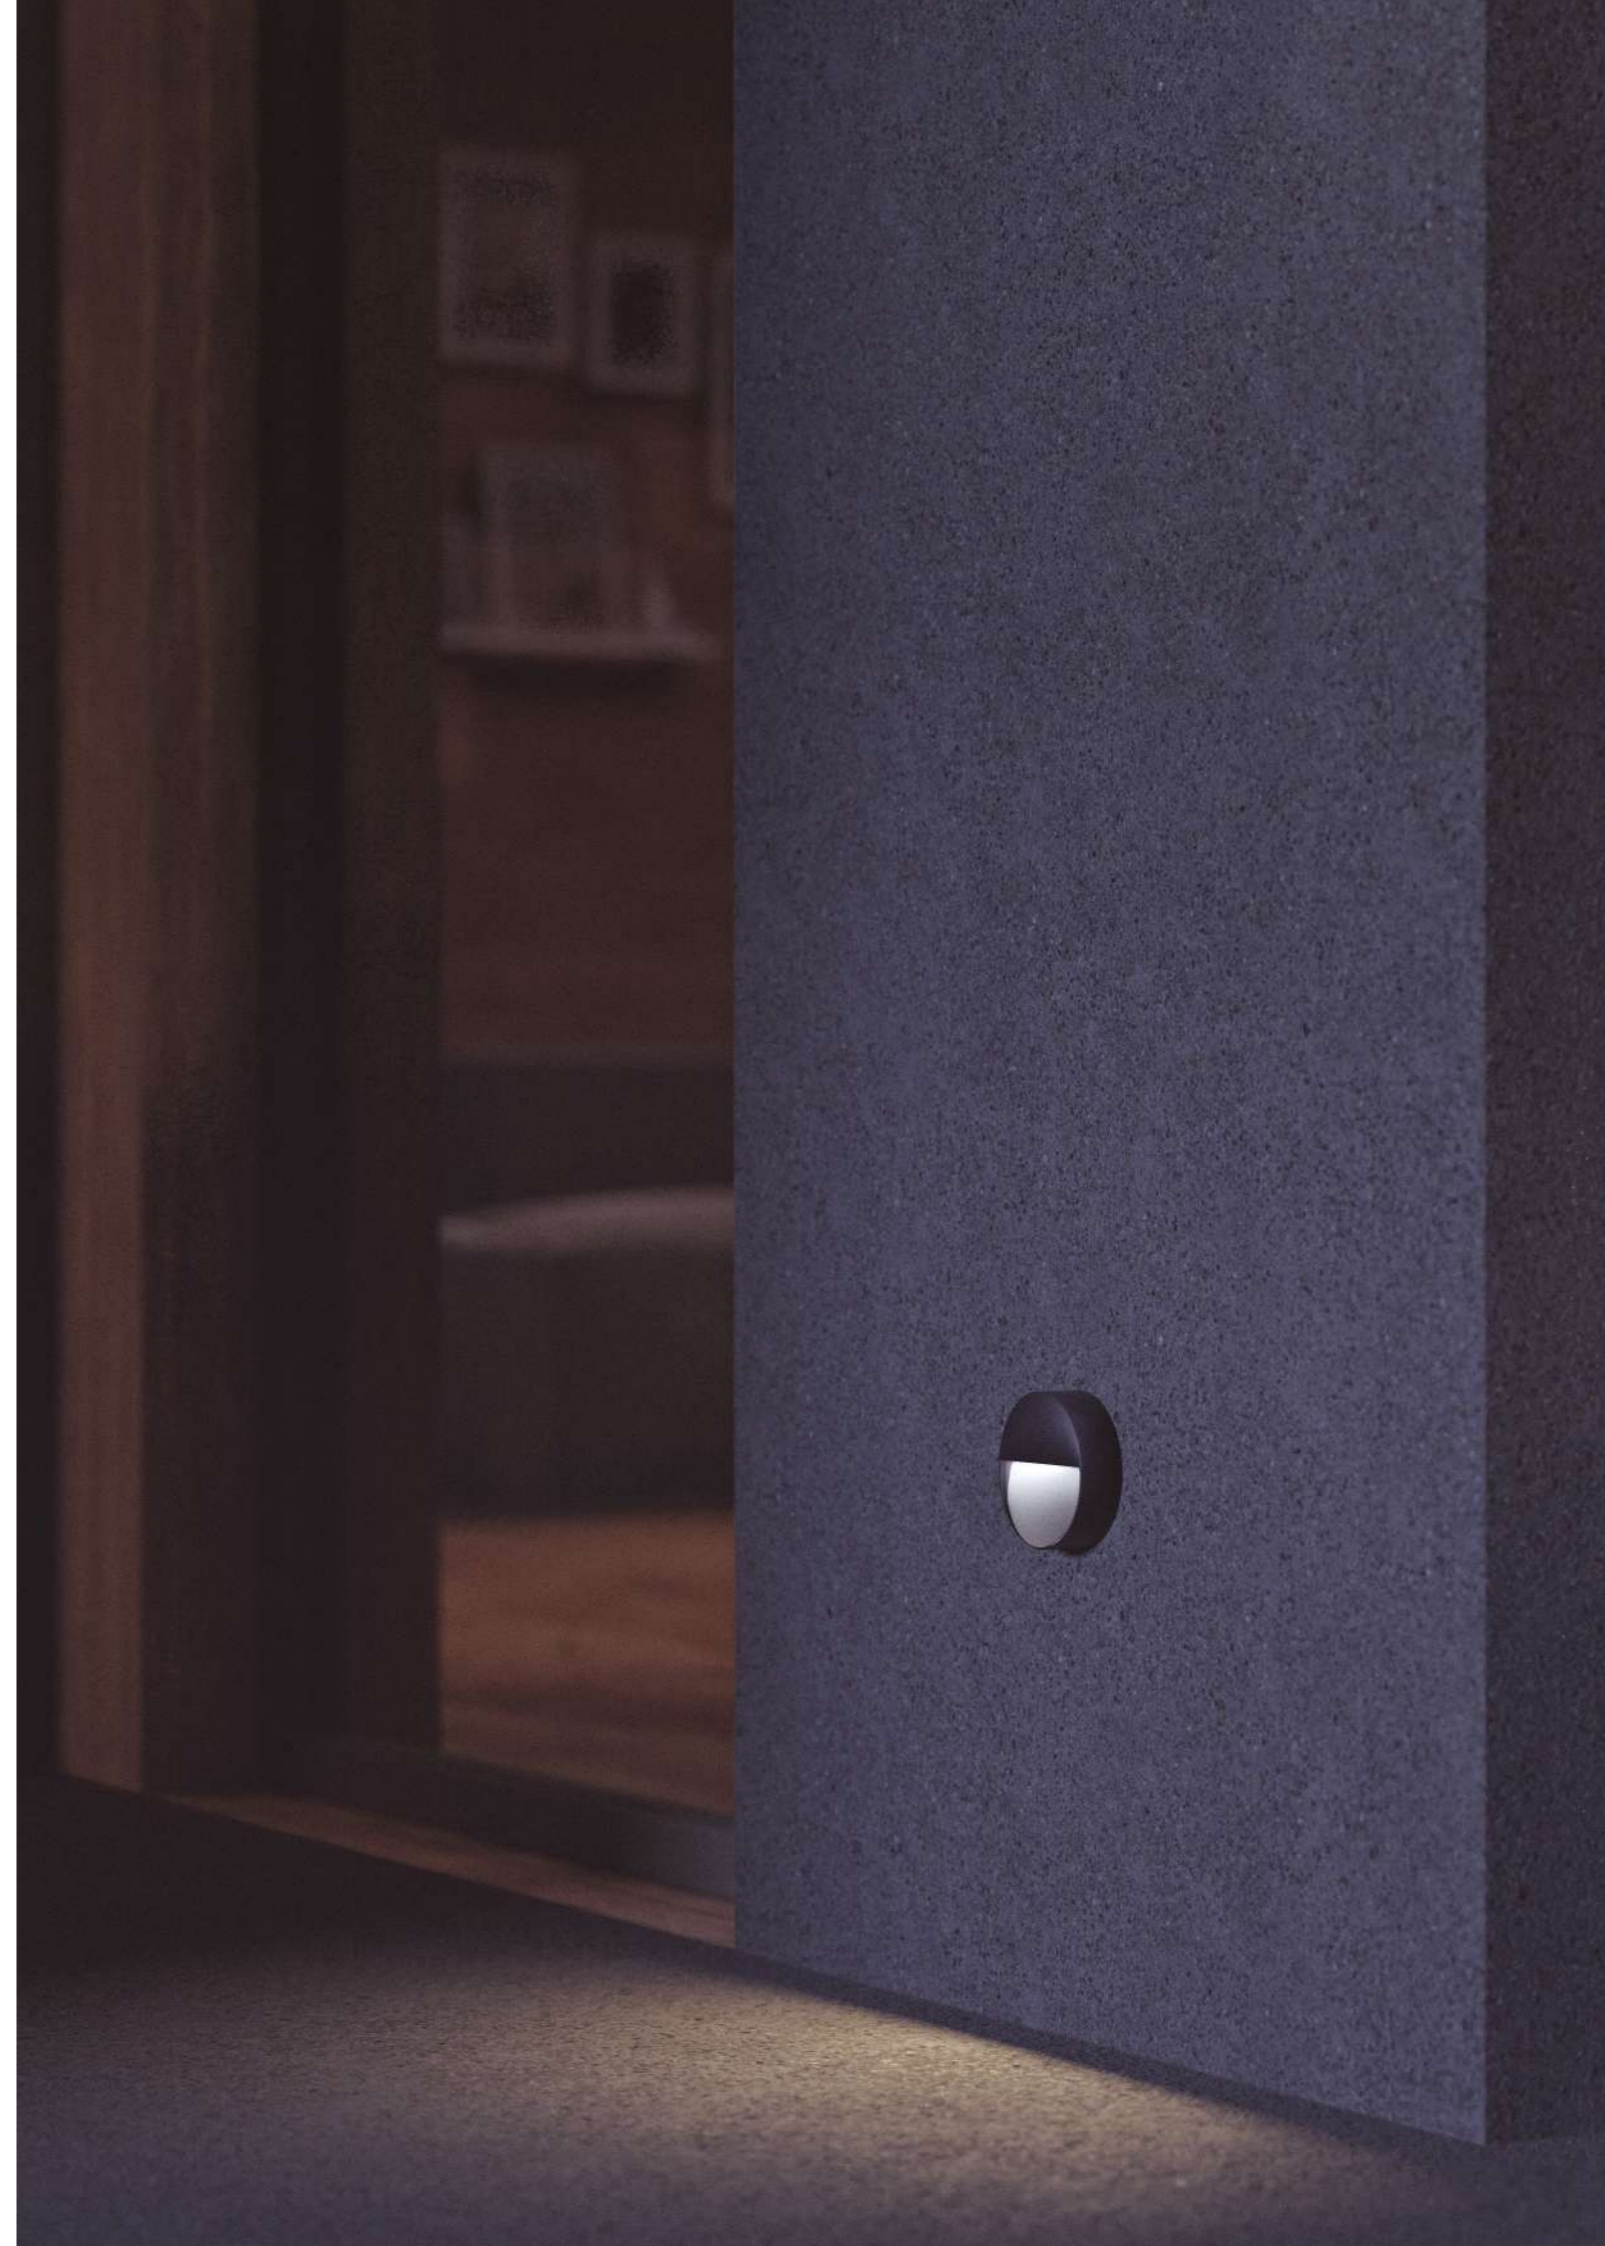

Mila S

160 — Outdoor

Luminary

- Luminária**
• L70 > 50000h
• MacAdam 3

LED/Optic Óptica

- Opal diffuser

Driver

- Integrated - *Integrado*