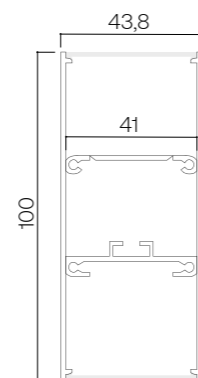

ACC0210

Welded End cap
Tapa final soldada