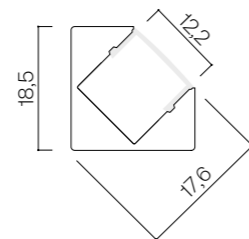

PF006
Glazed diffuser
Difusor glaseado

PF007
Transparent diffuser
Difusor transparente

PF023
Bracket profile
Soporte perfil

PF031/ PF032
End cap with/without hole
Tapa final con/sin agujero

Pf040

Finishes
Acabados
● Grey