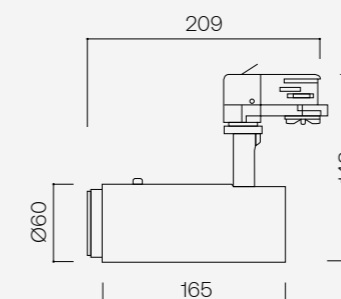

Downloads Descargas

Cod.	W	Beam angle	CRI	K	Lm	Efficiency
P602.927011ZM.x	12,4W	8-32°	90	2700K	460Lm	38Lm/W
P602.930011ZM.x	12,4W	8-32°	90	3000K	460Lm	38Lm/W