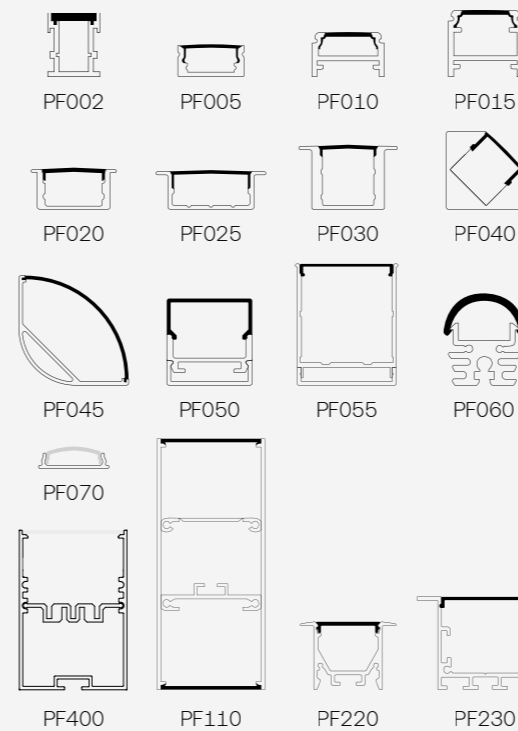

Recommended profile Perfil recomendado